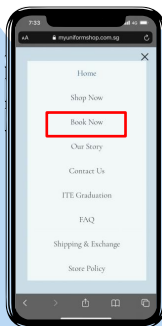

Click on 'Shop Now' to start shopping

HOW TO PURCHASE ONLINE

Select your child's school from the list

Select the item(s) that you want to purchase

Select the quantity and size & click 'Add to Cart'

HOW TO PURCHASE ONLINE

HOW TO BOOK APPOINTMENT ONLINE FOR SELF-COLLECTION IN SCHOOL

Please confirm your measurements beforehand and fill up the order form/write it down and bring it with you to school for the purchase of school uniform.

Type in
www.myuniformshop.com.sg

Select the menu icon ☰

Click on 'Book Now'

Select your child's
school from the list

Read the information
and click on the link to
book a appointment

Fill in the details

Select the date and
time you want and
submit the response