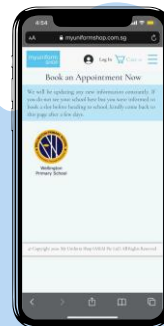

HOW TO BOOK APPOINTMENT ONLINE FOR SELF-COLLECTION IN SCHOOL

Please confirm your measurements beforehand and fill up the order form/write it down and bring it with you to school for the purchase of school uniform.

Type in
www.myuniformshop.com.sg

Select the menu icon ☰

Click on 'Book Now'

Select your child's
school from the list

Read the information
and click on the link to
book a appointment

Fill in the details

Select the date and
time you want and
submit the response