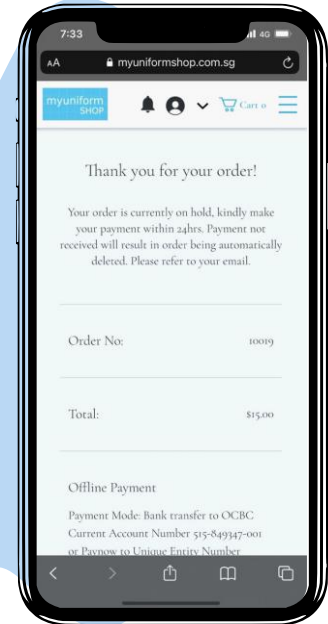

Wait patiently for
your order to be
processed