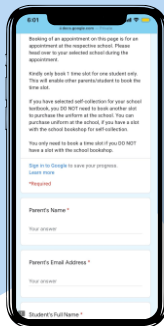

Fill in the details