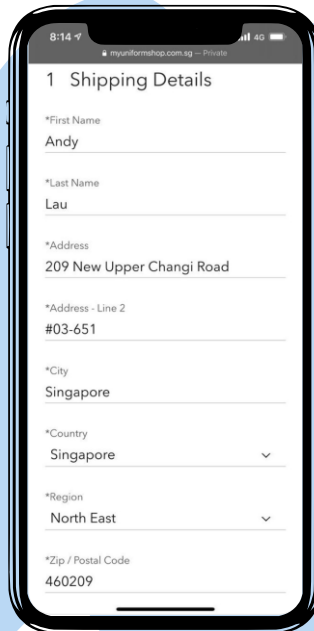

Fill in your
shipping details &
proceed with
payment