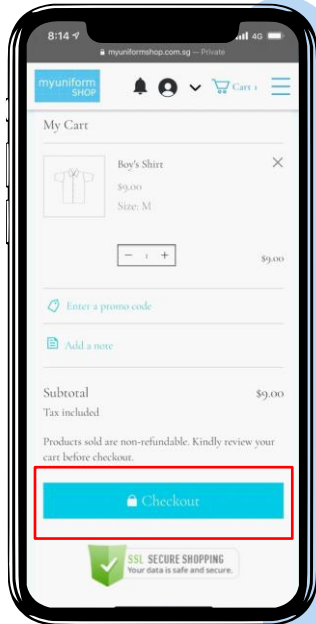

Click the 'Log In'
Button

Fill in your details
and click on 'Sign
up'

HOW TO PURCHASE ONLINE

Click 'Log In' & enter with your registered email after receiving your verification email

Select the menu icon ≡

Click on 'Shop Now' to start shopping

HOW TO PURCHASE ONLINE

Select your child's school from the list

Select the item(s) that you want to purchase

Select the quantity and size & click 'Add to Cart'

HOW TO PURCHASE ONLINE