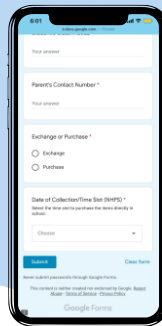

HOW TO BOOK APPOINTMENT ONLINE FOR SELF-COLLECTION IN SCHOOL

Please confirm your measurements beforehand and fill up the order form/write it down and bring it with you to school for the purchase of school uniform.

Type in
www.myuniformshop.com.sg

Select the menu icon ☰

Click on 'Book Now'

Select your child's
school from the list

Read the information
and click on the link to
book a appointment

Fill in the details

Select the date and
time you want and
submit the response

You should receive an
email of confirmation
after submitting. Kindly
show the confirmation
email when heading into
the school.

EXCHANGE POLICY

Product(s) sold are strictly non-refundable

Exchange within 7 days of receiving