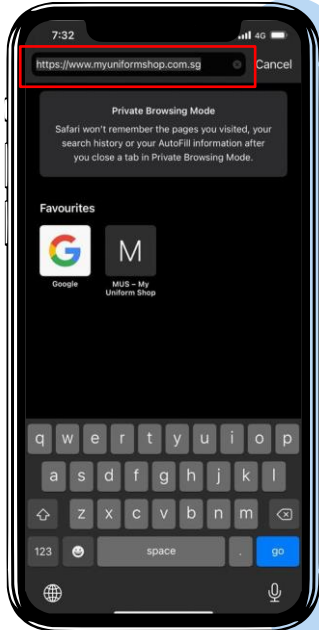

Sheng Siong
Supermarket

Take the lift up
to level 3!

Bedok
Town
Centre

Trolley Point

New Upper Changi Road

myuniform
SHOP

HOW TO PURCHASE ONLINE

Type in
www.myuniformshop.com.sg

Click the 'Log In'
Button

Fill in your details
and click on 'Sign
up'

HOW TO PURCHASE ONLINE

Click 'Log In' & enter with your registered email after receiving your verification email

Select the menu icon ≡