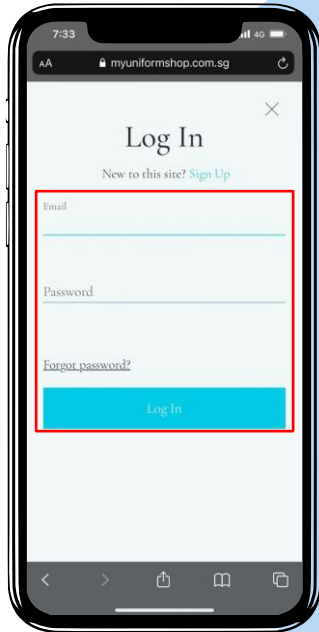

Order online & have it delivered to your
doorstep

RETAIL STORE @ BEDOK

Alight at Bedok MRT (EW5), exit via B OR
at Bedok Stn Exit B Bus Stop (84031)

Bedok Bus Interchange

Bedok Mall

Bedok (EW5)

MRT

Bedok
Interchange
Hawker
Centre

Sheng Siong
Supermarket

Take the lift up
to level 3!

Bedok
Town
Centre

Trolley Point

New Upper Changi Road

myuniform
SHOP

HOW TO PURCHASE ONLINE

Type in
www.myuniformshop.com.sg

Click the 'Log In'
Button

Fill in your details
and click on 'Sign
up'

HOW TO PURCHASE ONLINE

Click 'Log In' & enter with your registered email after receiving your verification email

Select the menu icon ≡