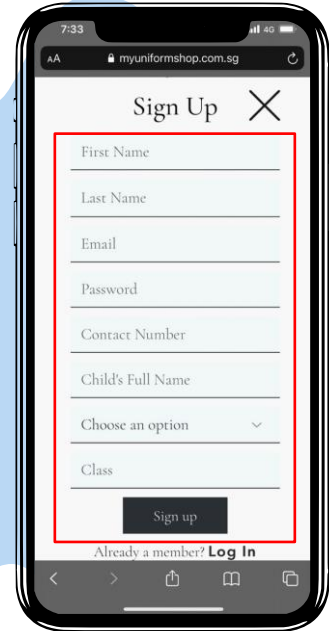

Sheng Siong
Supermarket

Take the lift up
to level 3!

Bedok
Town
Centre

Trolley Point

New Upper Changi Road

myuniform
SHOP

HOW TO PURCHASE ONLINE

Type in
www.myuniformshop.com.sg

Click the 'Log In'
Button

Fill in your details
and click on 'Sign
up'

HOW TO PURCHASE ONLINE

Click 'Log In' & enter with your registered email after receiving your verification email

Select the menu icon ≡