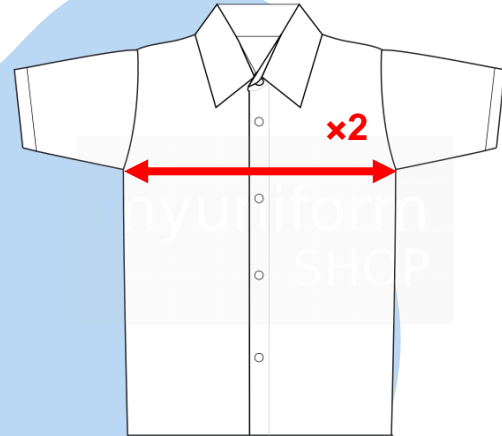

Your Leading Uniform Supplier

MY UNIFORM SHOP (ASIA) PTE LTD

HOW TO MEASURE UNIFORM

- All measurements are done in inches
- Size and fitting may vary for every school; look at the size chart of the correct school
- Use a clothing that fits well on your child to determine the size
- Button/buckle all clothing & spread it out on a flat, hard surface to measure
 - Be sure to smooth the fabric out so that there are no wrinkles

HOW TO MEASURE

Shirt/Blouse/ PE T-Shirt/ Polo T-Shirt/ Pinafore

- Place the measuring tape at the top of the seam, just below the armpits, & measure across to the same point on the other side
- Round up to the nearest whole number & record down
- Multiply the above measurement by 2 and this is the chest size which you can use to compare to the size chart to find the right size of top to buy

HOW TO MEASURE

Shorts/Skirts/Long Pants

- Place the measuring tape at the waist and measure from one side to the other
- Round up to the nearest whole number & record down
- Multiply the above measurement by 2 and this is the waist size which you can use to compare to the size chart to find the right size of bottom